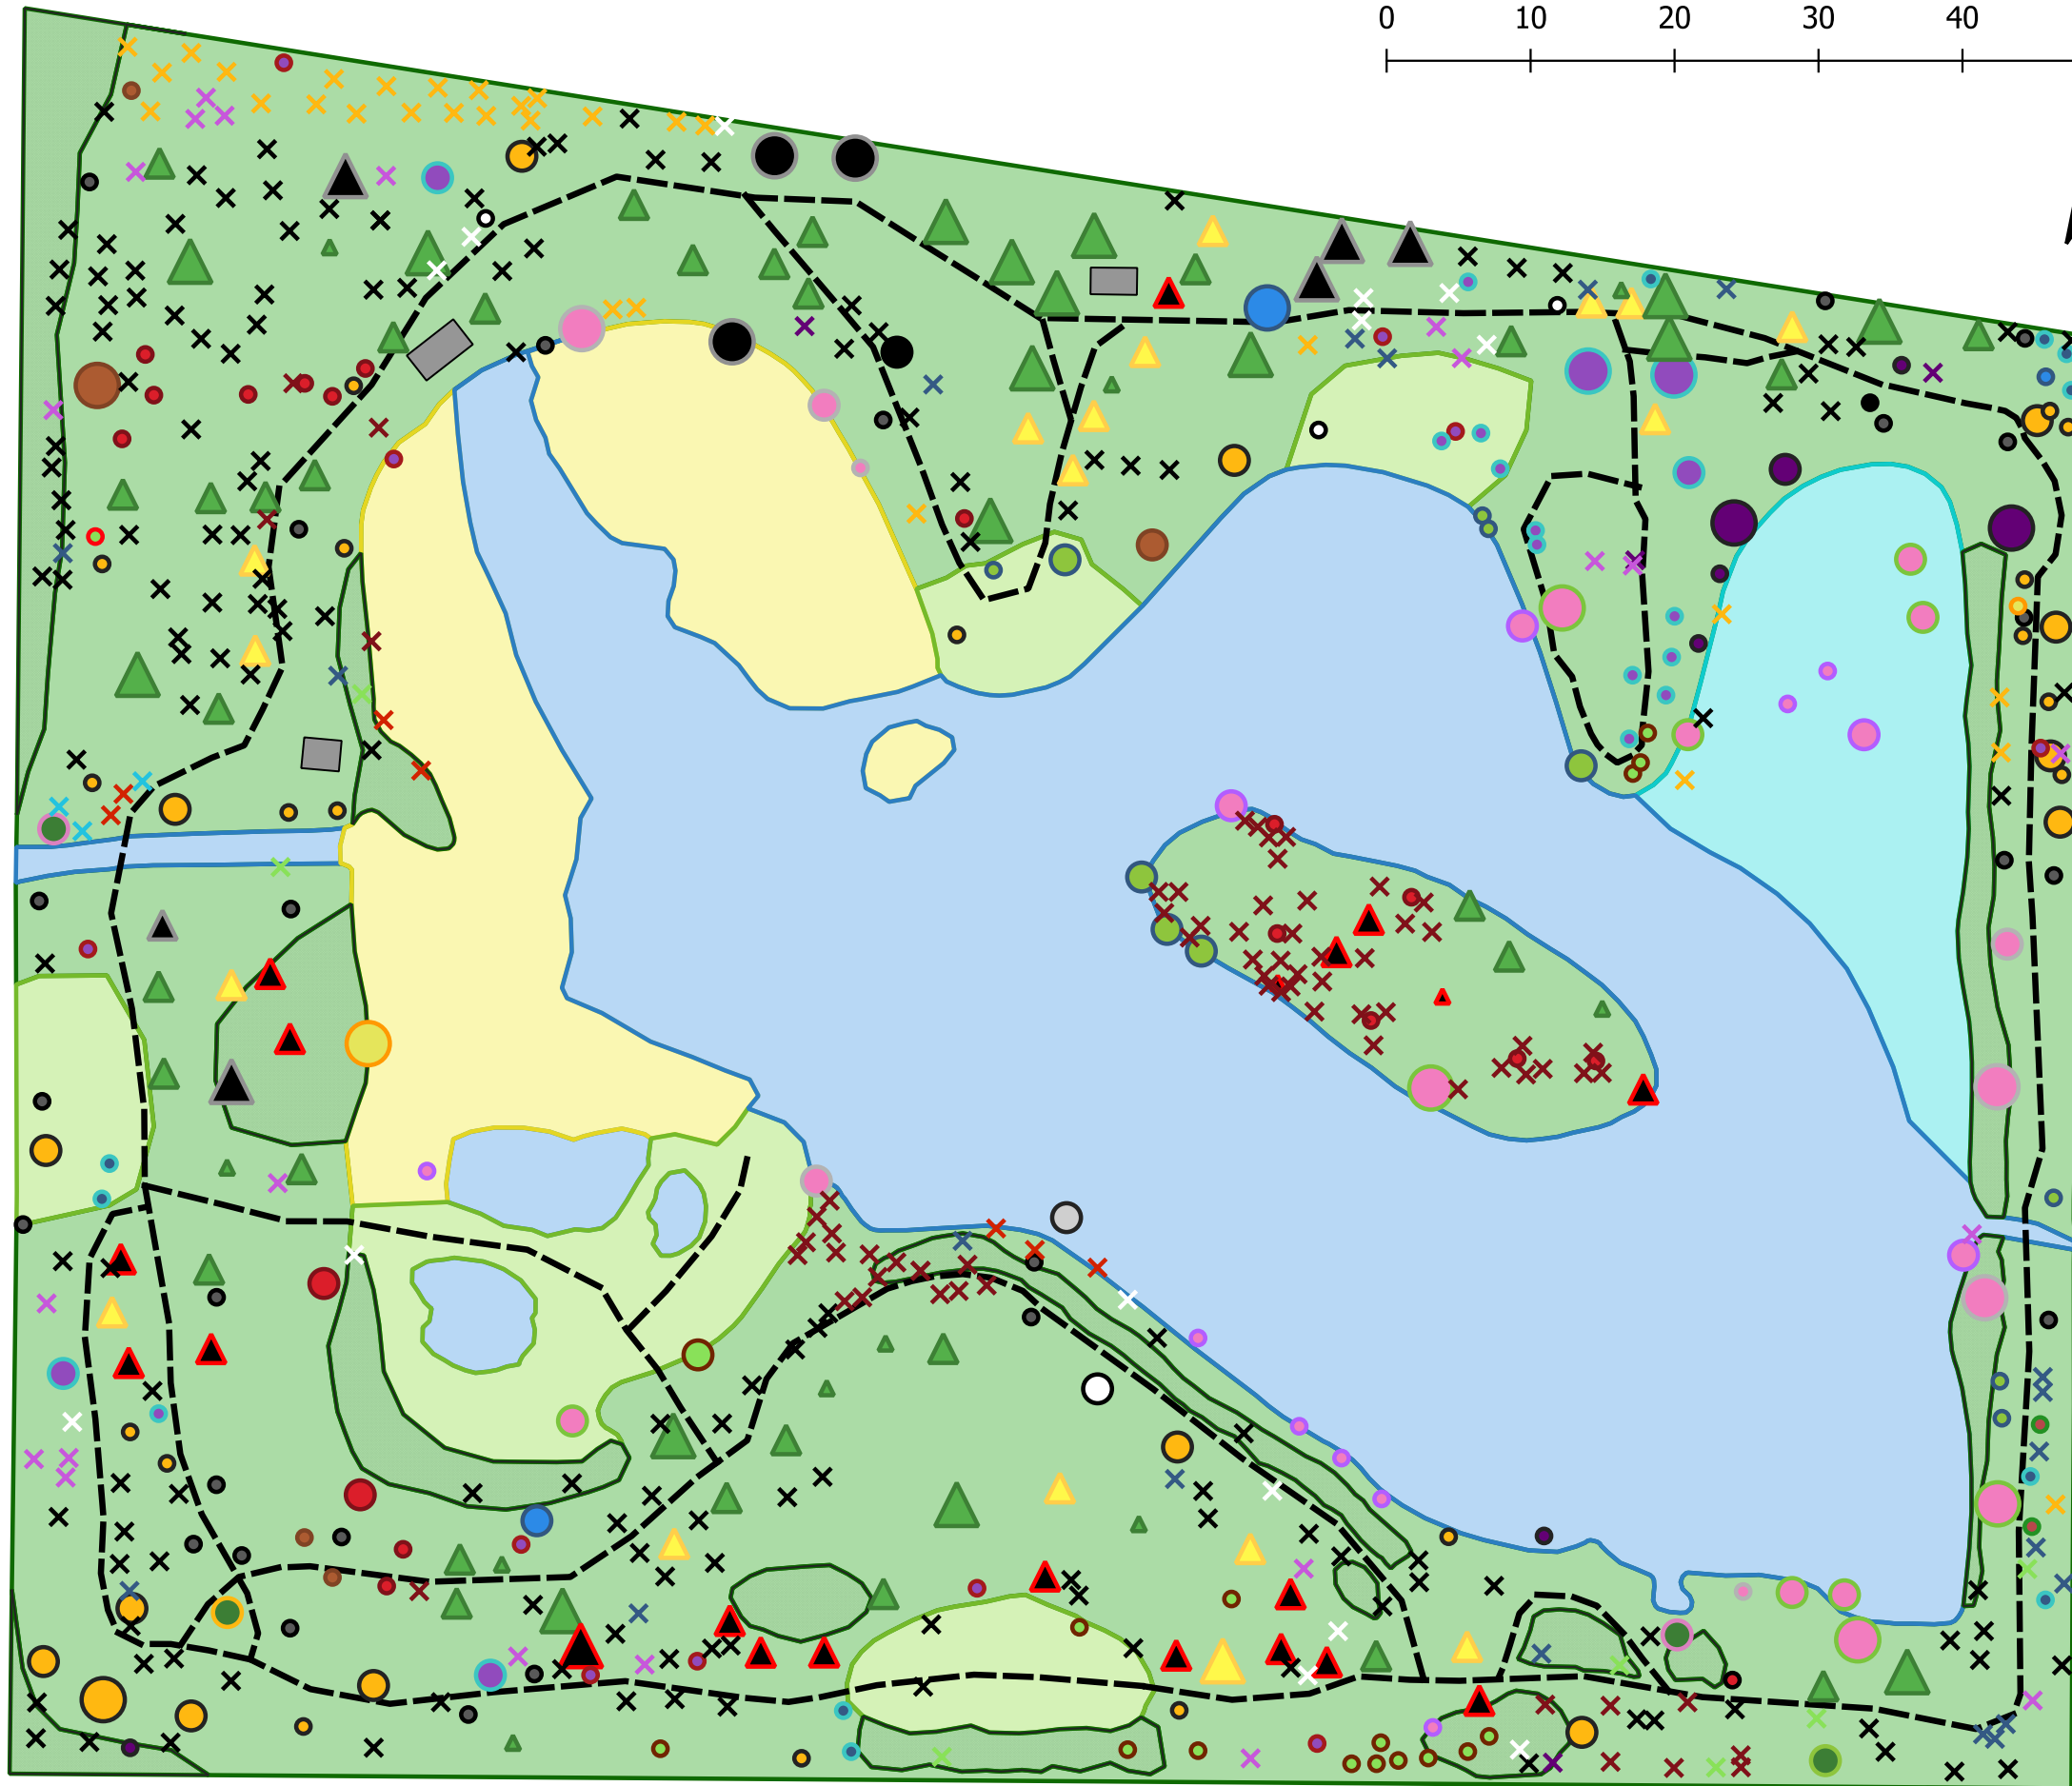

Adams Road Bird Sanctuary

Map of trees and woody shrubs 2022

Key to species

- Acer campestre (Field Maple)
- Acer pseudoplatanus (Sycamore)
- Aesculus hippocastanum (Horse-chestnut)
- Alnus glutinosa (Alder)
- Betula pendula (Silver Birch)
- Corylus avellana (Hazel)
- Crataegus monogyna (Common Hawthorn)
- Fraxinus excelsior (Ash)
- Ilex aquifolium (Holly)
- Juglans regia (Walnut)
- Malus sp. (Apple)
- Malus sylvestris (Crab Apple)
- Malus hupehensis (Hupeh Crab Apple)
- Populus nigra (Black Poplar)
- Populus x canadensis (Hybrid Black Poplar)
- Prunus avium (Wild Cherry)
- Prunus cerasifera (Cherry Plum)
- Quercus robur (Pedunculate Oak)
- Salix alba (White Willow)
- Salix caprea (Goat Willow)
- Salix fragilis (Crack Willow)
- Sambucus nigra (Elder)
- Sorbus aucuparia (Rowan)
- Ulmus sp. (Elm)
- Ulmus glabra (Wych Elm)
- ▲ Cupressus lawsoniana (Lawson's Cypress)
- ▲ Pinus nigra (Black Pine)
- ▲ Pinus sylvestris (Scots Pine)
- ▲ Taxus baccata (Yew)

Key to size and shape

- | | |
|--|---|
| <p>Deciduous</p> <ul style="list-style-type: none"> ● Young tree ● Mature tree <60cm diameter ● Mature tree >60cm diameter | <p>Coniferous</p> <ul style="list-style-type: none"> ▲ Young tree ▲ Mature tree <60cm diameter ▲ Mature tree >60cm diameter |
|--|---|

ENTRANCE

- | | | |
|---|--|---|
| ■ Grassland | ■ Wet woodland | ■ Hides and sheds |
| ■ Open water | ■ Woodland | - - Footpath |
| ■ Reedbed | ■ Bramble and dense scrub | |

This map was produced by the Wildlife Trust and is based on OS Mastermap. © Crown copyright and database rights 2022 OS 100023205. You are permitted to use this data solely to enable you to respond to, or interact with, the organisation that provided you with the data. You are not permitted to copy, sub-licence, distribute or sell any of this data to third parties in any form.