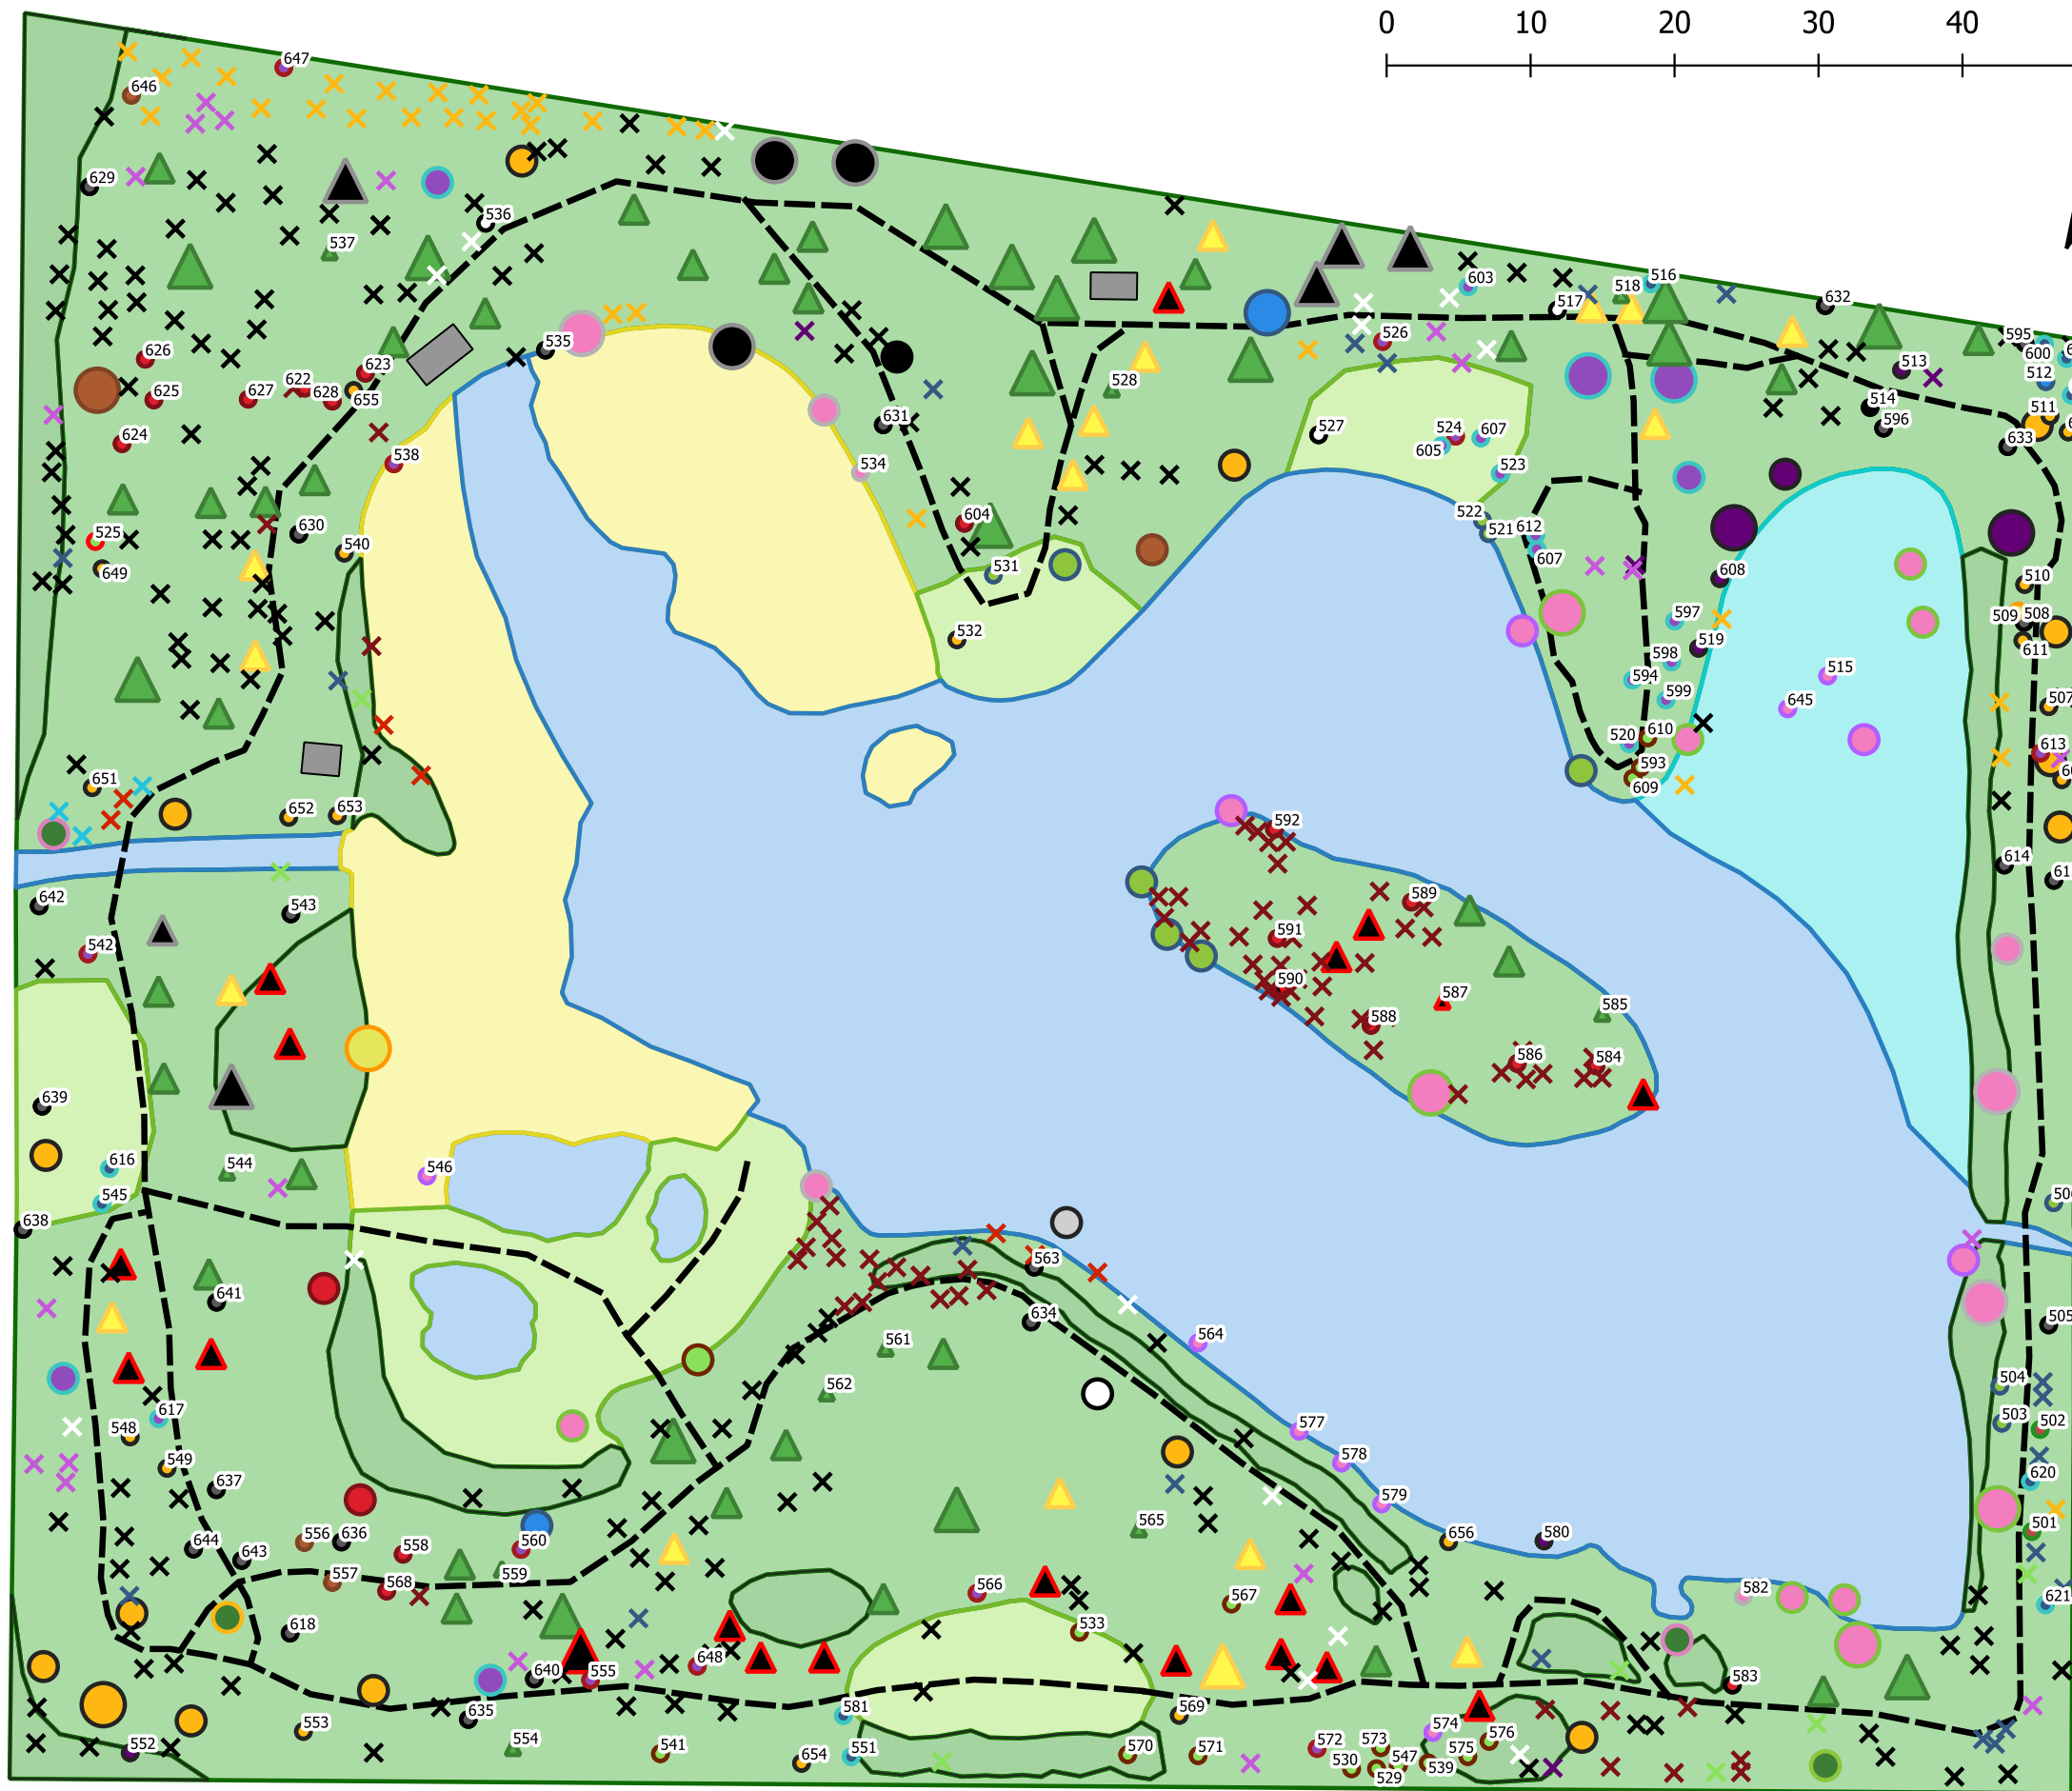

## Map of trees and woody shrubs 2022

### Key to species

- Acer campestre (Field Maple)
- Acer pseudoplatanus (Sycamore)
- Aesculus hippocastanum (Horse-chestnut)
- Alnus glutinosa (Alder)
- Betula pendula (Silver Birch)
- Corylus avellana (Hazel)
- Crataegus monogyna (Common Hawthorn)
- Fraxinus excelsior (Ash)
- Ilex aquifolium (Holly)
- Juglans regia (Walnut)
- Malus sp. (Apple)
- Malus sylvestris (Crab Apple)
- Malus hupehensis (Hupeh Crab Apple)
- Populus nigra (Black Poplar)
- Populus x canadensis (Hybrid Black Poplar)
- Prunus avium (Wild Cherry)
- Prunus cerasifera (Cherry Plum)
- Quercus robur (Pedunculate Oak)
- Salix alba (White Willow)
- Salix caprea (Goat Willow)
- Salix fragilis (Crack Willow)
- Sambucus nigra (Elder)
- Sorbus aucuparia (Rowan)
- Ulmus sp. (Elm)
- Ulmus glabra (Wych Elm)
- ▲ Cupressus lawsoniana (Lawson's Cypress)
- ▲ Pinus nigra (Black Pine)
- ▲ Pinus sylvestris (Scots Pine)
- ▲ Taxus baccata (Yew)

### Scrub and saplings

- × Acer sp. (Maple)
- × Cornus sanguinea (Dogwood)
- × Corylus avellana (Hazel)
- × Crataegus monogyna (Common Hawthorn)
- × Fraxinus excelsior (Ash)
- × Ilex aquifolium (Holly)
- × Prunus sp. (Cherry/Plum/Blackthorn)
- × Sambucus nigra (Elder)
- × Ulmus sp. (Elm)
- × Viburnum opulus (Guelder Rose)

### Key to size and shape

- |  |  |
|--|--|
| <p>Deciduous</p> <ul style="list-style-type: none"> <li><span style="color: blue;">●</span> Young tree</li> <li><span style="color: lightgreen;">●</span> Mature tree &lt;60cm diameter</li> <li><span style="color: green;">●</span> Mature tree &gt;60cm diameter</li> </ul> | <p>Coniferous</p> <ul style="list-style-type: none"> <li><span style="color: green;">▲</span> Young tree</li> <li><span style="color: lightgreen;">▲</span> Mature tree &lt;60cm diameter</li> <li><span style="color: green;">▲</span> Mature tree &gt;60cm diameter</li> </ul> |
|--|--|